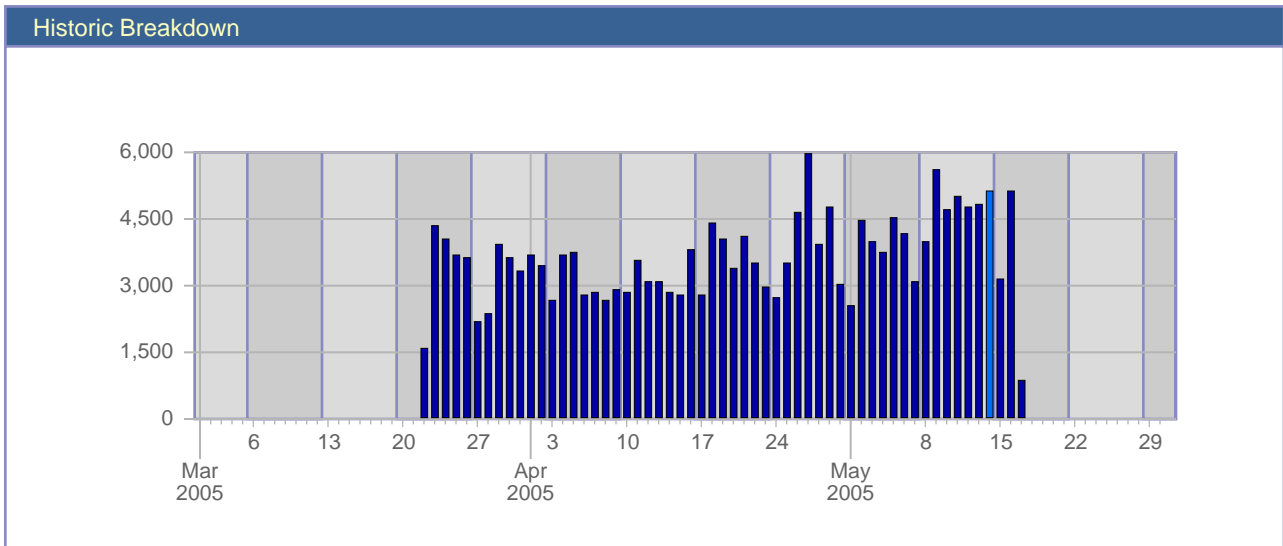

Traffic Reports Page Views

Report Description	
Report Description:	Page Views during the day of May 14th, 2005
Report Range:	Day of May 14th, 2005
Report Scope:	Historical Data

Hour	Total Page Views	Average Page Views Historically	Change	Percent of Total Page Views
0:00	106	321,50	+55 ▲	2,06%
1:00	75	35,75	+26 ▲	1,46%
2:00	35	58,75	-43 ▼	0,68%
3:00	26	33,00	0 ▬	0,51%
4:00	19	39,00	+8 ▲	0,37%
5:00	77	43,75	+55 ▲	1,50%
6:00	85	91,50	+37 ▲	1,65%
7:00	107	199,00	-72 ▼	2,08%
8:00	115	343,25	+42 ▲	2,24%
9:00	187	96,25	+65 ▲	3,64%
10:00	181	108,50	-28 ▼	3,52%
11:00	1,339	117,00	+1,111 ▲	26,04%
12:00	543	135,25	+404 ▲	10,56%
13:00	203	144,25	-31 ▼	3,95%
14:00	245	106,00	+80 ▲	4,77%
15:00	207	156,00	+45 ▲	4,03%
16:00	131	119,00	+4 ▲	2,55%
17:00	176	115,50	+22 ▲	3,42%
18:00	173	139,00	+17 ▲	3,36%
19:00	207	153,50	+64 ▲	4,03%
20:00	268	176,00	+72 ▲	5,21%
21:00	307	230,50	+162 ▲	5,97%
22:00	191	198,25	+26 ▲	3,72%
23:00	139	120,50	-52 ▼	2,70%
	5,142	-		