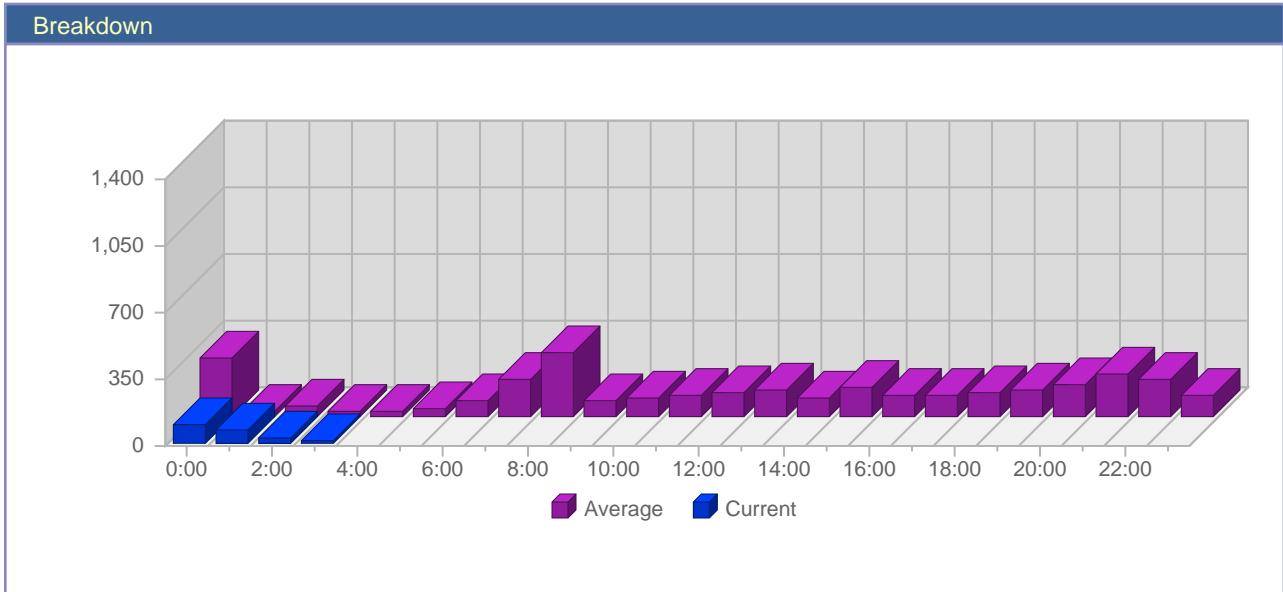

Traffic Reports Page Views

Report Description	
Report Description:	Page Views during the day of May 14th, 2005
Report Range:	Day of May 14th, 2005
Report Scope:	Historical Data

Hour	Total Page Views	Average Page Views Historically	Change	Percent of Total Page Views
0:00	106	321,50	+55 ▲	2,06%
1:00	75	35,75	+26 ▲	1,46%
2:00	35	58,75	-43 ▼	0,68%
3:00	26	33,00	0 ▬	0,51%
4:00	19	39,00	+8 ▲	0,37%
5:00	77	43,75	+55 ▲	1,50%
6:00	85	91,50	+37 ▲	1,65%
7:00	107	199,00	-72 ▼	2,08%
8:00	115	343,25	+42 ▲	2,24%
9:00	187	96,25	+65 ▲	3,64%
10:00	181	108,50	-28 ▼	3,52%
11:00	1,339	117,00	+1,111 ▲	26,04%
12:00	543	135,25	+404 ▲	10,56%
13:00	203	144,25	-31 ▼	3,95%
14:00	245	106,00	+80 ▲	4,77%
15:00	207	156,00	+45 ▲	4,03%
16:00	131	119,00	+4 ▲	2,55%
17:00	176	115,50	+22 ▲	3,42%
18:00	173	139,00	+17 ▲	3,36%
19:00	207	153,50	+64 ▲	4,03%
20:00	268	176,00	+72 ▲	5,21%
21:00	307	230,50	+162 ▲	5,97%
22:00	191	198,25	+26 ▲	3,72%
23:00	139	120,50	-52 ▼	2,70%
	5,142	-		